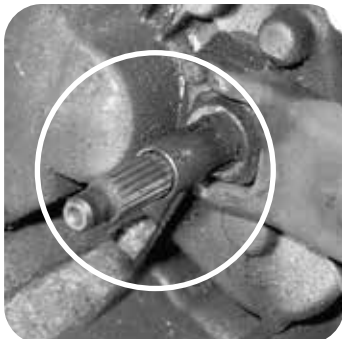

Excessive pedal pressure [gear shift]

- **Causes**
  - Poorly adjusted release bearing guide tube
  - Wear and deformation of a bearing guide tube
- **Maintenance & caution**
  - Clean the contact of a bearing tube with high-temperature grease
  - Replace a guide tube