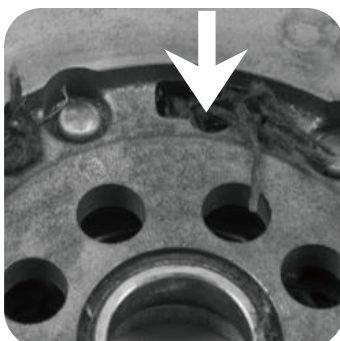

Irregular wear of the contact of a clutch fork [other]

- **Causes**
 - Wear and deformation of the counterpart
 - clutch fork arrangement Poor
 - Release bearing being stuck
- **Maintenance & caution**
 - Replace a clutch fork
 - Replace a release bearing guide tube

Irregular wear of a clutch fork [gear shift]

- **Causes**
 - Irregular wear of the pivot of a clutch fork
 - One-sided wear of a clutch fork
- **Maintenance & caution**
 - Replace a clutch fork

DMF(Dual Mass Flywheel) Trouble Shooting Guide

- **Finding**
 - Discoloured blue/purple color on both sides, visible damage
- **Symptom**
 - DMF malfunction, noise
- **Cause**
 - Very high thermal load

- **Finding**
 - Trace of liquid or solid grease from primary flywheel welding
- **Symptom**
 - DMF malfunction, noise
- **Cause**
 - Defective primary flywheel

- **Finding**
 - DMF bearing is damaged
- **Symptom**
 - DMF malfunction
- **Cause**
 - Wear, mechanical impact

- **Finding**
 - Grease egress, sealing cap missing, discoloured brown due to overload
- **Symptom**
 - DMF malfunction
- **Cause**
 - Very high thermal load, mechanical damage