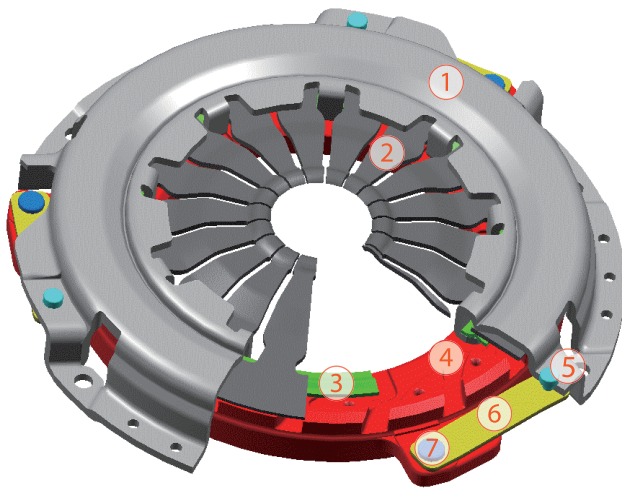

COVER

Clutch covers are suitable for vehicle characteristics. In any automobile from a light passenger car to 54-ton high-power truck, the clutch cover generates a pushing load and determines the pedal effort of the driver.

For comfortable and safe driving, it is therefore important to select a good quality clutch cover suitable for the type of vehicle. Valeo Pyeong Hwa clutch cover is categorized according to shape, part composition and features.

Each type has a unique characteristic and permit the part for each car ensuring a smooth start & a good ride.