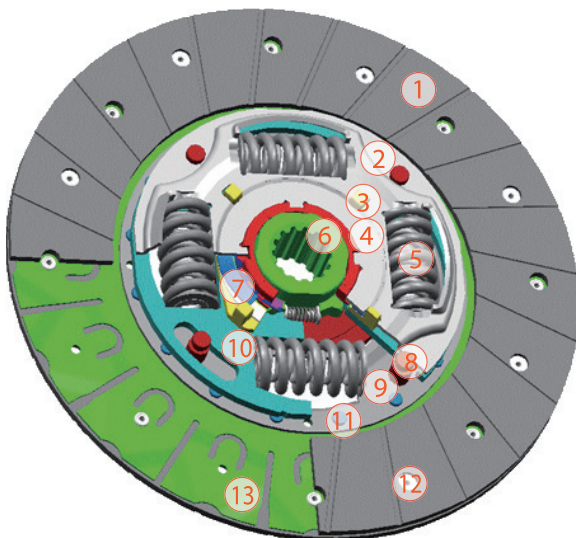

2020-2021 CLUTCH CATALOGUE

PHC **Valeo**

PHC Valeo

Valeo Pyeong Hwa International Co., Ltd.

DISC

Clutch discs minimize vibration and noise. Clutch discs adjust the vibration and noise of a car, thereby providing the most comfortable ride according to the car's overall characteristics.

The most prominent feature of clutch is the torsion phenomenon that reduces the unpleasant noise and vibration generated by changing revolution speed. Clutch discs from Valeo Pyeong Hwa use dampers (large angular displacement ones and multi stage pre-damper) to fit car's circumstances.