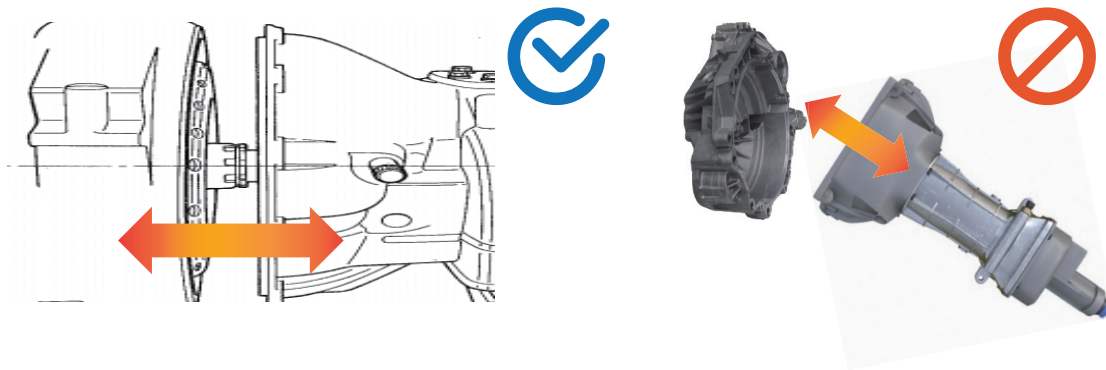

RELEASE BEARING

Release bearing is developed via internationally patented technology. When the engine starts of a gear is shifted, it pushes the diaphragm of the clutch cover, and the pedal power is delivered through the clutch master cylinder and the clutch release cylinder, so it cuts engine power away from the transmission.

Moreover made of advanced engineering plastic resin, they are very compact and light in weight, and they effectively absorb the vibration in any part of the car.

1. SLEEVE
2. BACK PLATE
3. PLASTIC SPACE
4. BALL BEARING ASS'Y
5. ELASTIC WASHER

CLUTCH INSTALLATION

Not observing below guidelines can't be guaranteed by Valeo Pyeong Hwa

I. Clutch Removal

- A. Mark drive shafts to matched up on reassembly.
- B. Fully support transmission making sure that it is securely fastened to transmission stand.
Do not allow gearbox to hang on the input shaft.
- C. Remove gearbox directly backward but not diagonally.