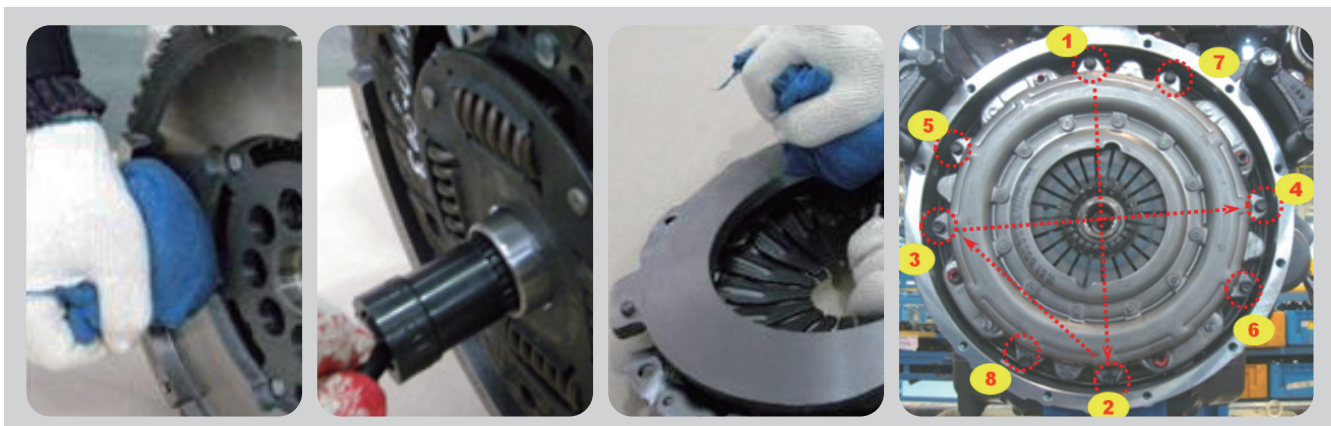

A. FACINGS	- No oil or contamination on facing is allowed.
B. CLUTCH DISC	- Check spline teeth or flywheel runout. Apply 'little' grease on teeth and drive shaft spline.
C. FLYWHEEL	- Check overheating crack, scoring, warping and contact surface(with facing) flatness.
D. INPUT SHAFT	- Check spline wear. Apply little grease on teeth.
E. R / BEARING	- Remove old grease/Apply thin grease. New bearing must slide freely. - Apply thin grease on fork pivot and fingers. Ensure smooth operation.

III. Installation

1. Make flywheel / Pressure plate / Disc facing absolutely clean(No dust or rust using solvent or cleaner)
2. Use **alignment tool** to correctly align the disc to flywheel.
3. Assemble cover to flywheel dowel holes. Tighten bolts evenly according to diagonal order.
   Flywheel to crank (8 bolts) 53 ft. lbs.   Clutch Pressure Plate (6 bolts) 11.6 ft. lbs.
4. Install transmission housing carefully. Input shaft slowly with care as first picture shown above.
   DO NOT FORCE or use the **tightening of the bell housing bolts to draw transmission to engine block.**
   Rotate input shaft if necessary to align splines.
   DO NOT HANG transmission jack lift, during installation.
5. Refer to the vehicle manufacturer's specifications for correct adjustment of the clutch.
6. After adjusting clutch pedal release distance and hydraulics, take a load test.