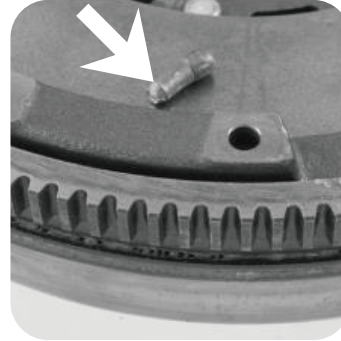

DMF(Dual Mass Flywheel) Trouble Shooting Guide

- **Finding**
 - Damage on the friction surface,
 - Worn out clutch
- **Symptom**
 - The clutch is unable to generate the required torque
- **Cause**
 - The clutch facing rivets score on the friction surface of DMF