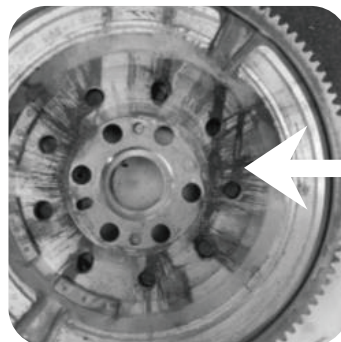

- **Finding**
  - Grease egress, sealing cap missing, discoloured brown due to overload
- **Symptom**
  - DMF malfunction
- **Cause**
  - Very high thermal load, mechanical damage