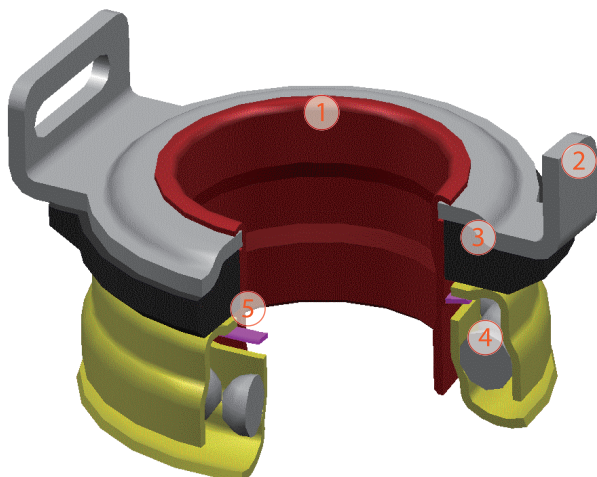

RELEASE BEARING

Release bearing is developed via internationally patented technology. When the engine starts of a gear is shifted, it pushes the diaphragm of the clutch cover, and the pedal power is delivered through the clutch master cylinder and the clutch release cylinder, so it cuts engine power away from the transmission.

Employing the world's top-tier self-centering system technology, the release bearing from Valeo Pyeong Hwa automatically adjusts the friction generated by intermittent clutch power, thus preventing excessive abrasion and prolonging life.

Moreover made of advanced engineering plastic resin, they are very compact and light in weight, and they effectively absorb the vibration in any part of the car.